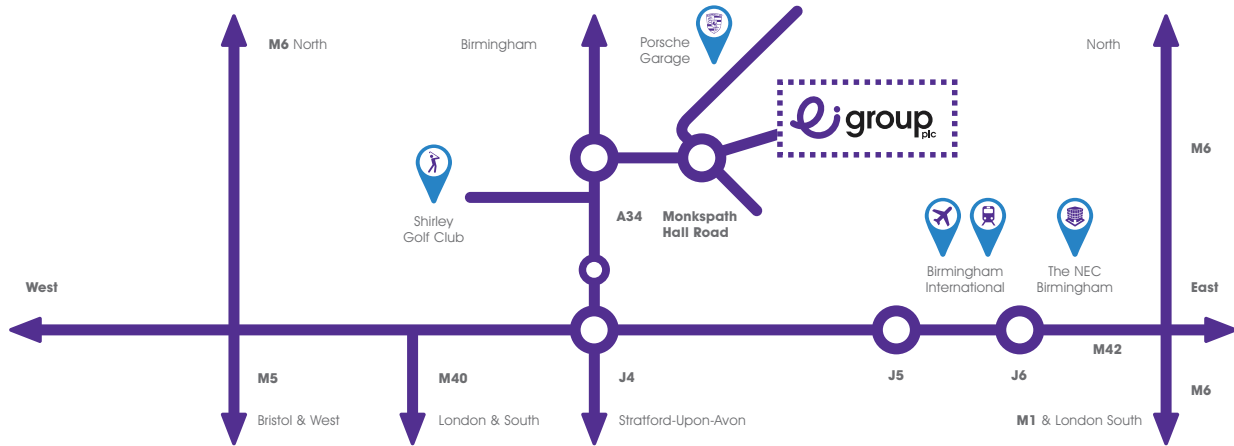

Directions

ei group plc, 3 Monkspath Hall Road,
Solihull, West Midlands, B90 4SJ

Directions by Car from the M1 (Northbound)

- Take the M1 North towards Milton Keynes & Rugby
- Leave the M1 at Junction 19 to join the M6 towards Birmingham
- At junction 4, take the M42 South exit to M5/Birmingham S
- Leave the M42 at Junction 4
- Take the A34 towards Shirley
- Straight over the Tesco Roundabout
- Right at the next Roundabout
- Straight across the next roundabout (ei group is now on your right)
- Turn right, turning into the ei group car park

Directions by Car from the M1 (Southbound)

- Take the M1 South towards Nottingham
- Leave the M1 at Junction 23A to join the A42 towards Birmingham merging in to the M42
- Leave the M42 at Junction 4
- Take the A34 towards Shirley
- Straight over the Tesco Roundabout
- Right at the next Roundabout
- Straight across the next roundabout (ei group is now on your right)
- Turn right, turning into the ei group car park

Directions by Car from the M6 (Northbound)

- Take the M6 North towards Birmingham
- At junction 4, take the M42 South exit to M5/Birmingham S
- Leave the M42 at Junction 4
- Take the A34 towards Shirley
- Straight over the Tesco Roundabout
- Right at the next Roundabout
- Straight across the next roundabout (ei group is now on your right)
- Turn right, turning into the ei group car park

Visiting us by Train?

- Birmingham International Train Station is approx. 8.3 miles
- Birmingham New Street Train Station is approx. 9.3 miles
- Solihull Train Station is approx 3.2 miles

Visiting us by Air?